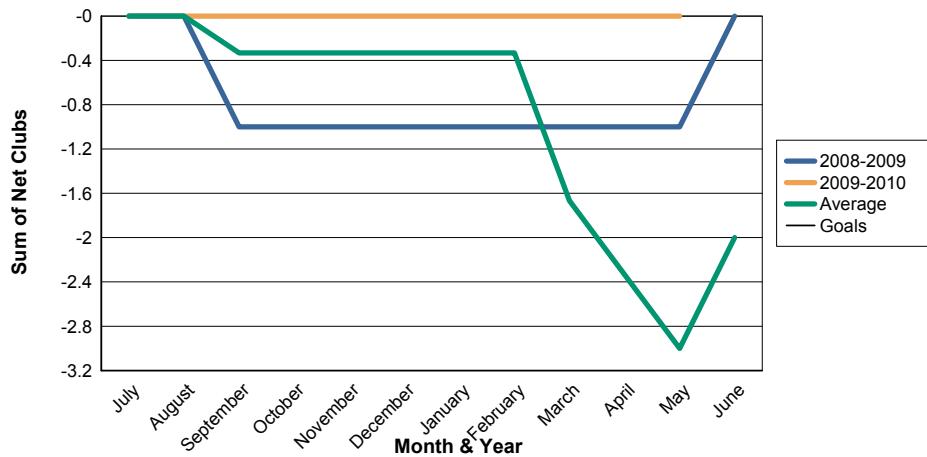

Sum of Net Clubs/ Month & Year

For District 51 C