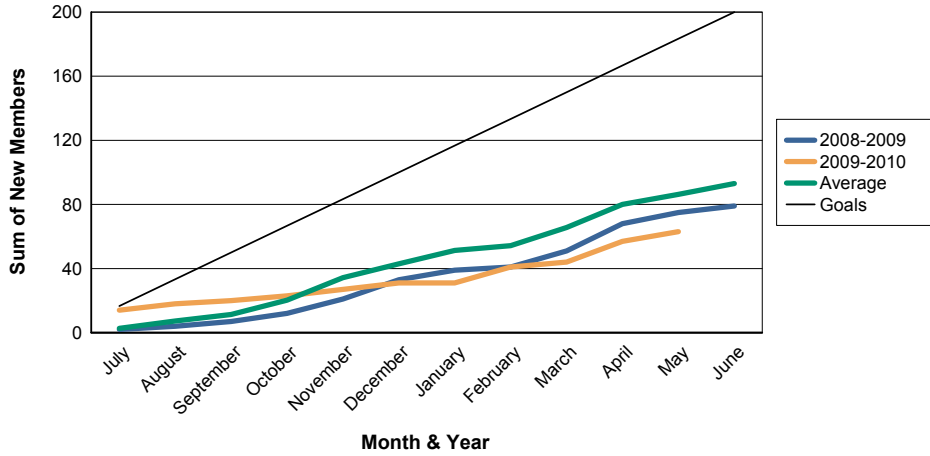

For District 51 C

Sum of Charter Members/ Month & Year

For District 51 C

3 Year Comparisons for GMT Constitutional Area 3

By GMT District

As of May 2010

Sum of New Members/ Month & Year

For District 51 C

Sum of Dropped Members/ Month & Year

For District 51 C

Sum of Net Members/ Month & Year

For District 51 C