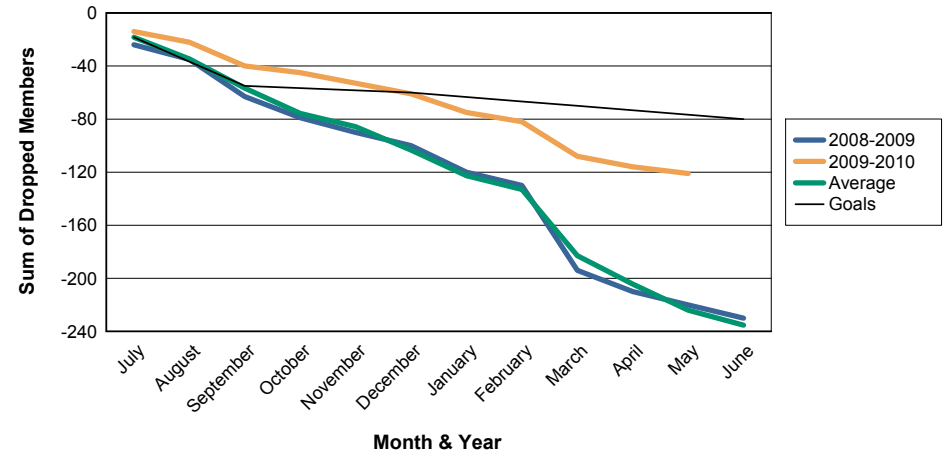

For District 51 C

Sum of Charter Members/ Month & Year

For District 51 C

3 Year Comparisons for GMT Constitutional Area 3

By GMT District

As of May 2010

Sum of New Members/ Month & Year

For District 51 C

Sum of Dropped Members/ Month & Year

For District 51 C

Sum of Net Members/ Month & Year

For District 51 C