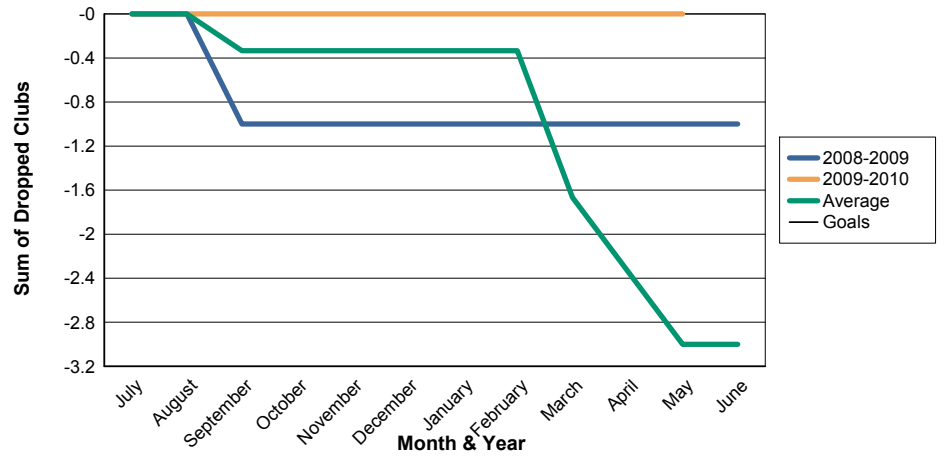

3 Year Comparisons for GMT Constitutional Area 3

By GMT District

As of May 2010

Sum of New Clubs/ Month & Year

For District 51 C

Sum of Dropped Clubs/ Month & Year

For District 51 C

Sum of Net Clubs/ Month & Year