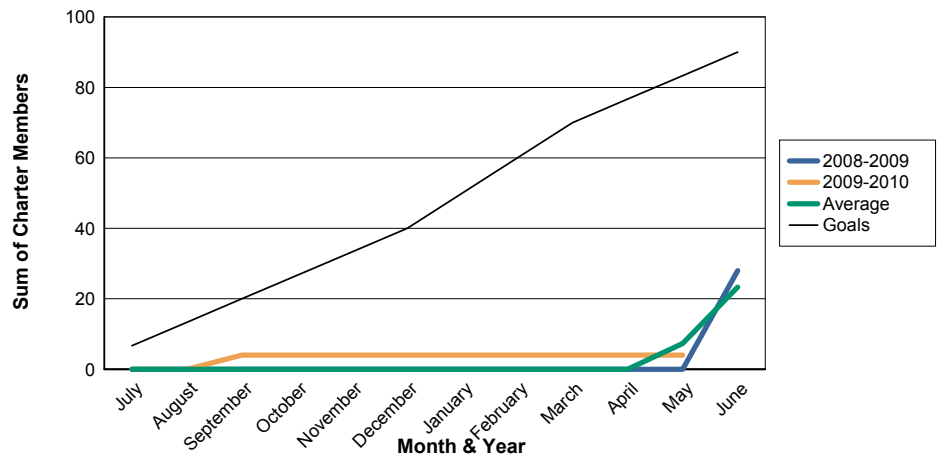

Sum of Charter Members/ Month & Year

For District 51 C