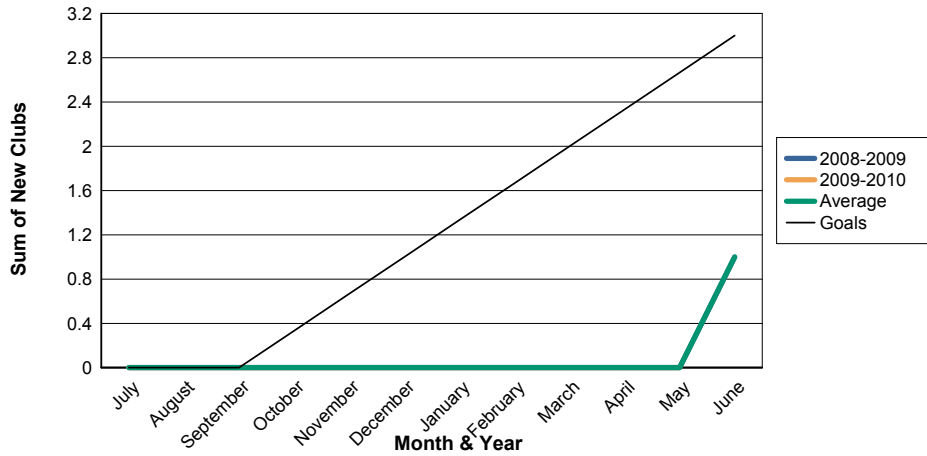

3 Year Comparisons for GMT Constitutional Area 3

By GMT District

As of May 2010

Sum of New Clubs/ Month & Year

For District 51 C

Sum of Dropped Clubs/ Month & Year

For District 51 C

Sum of Net Clubs/ Month & Year